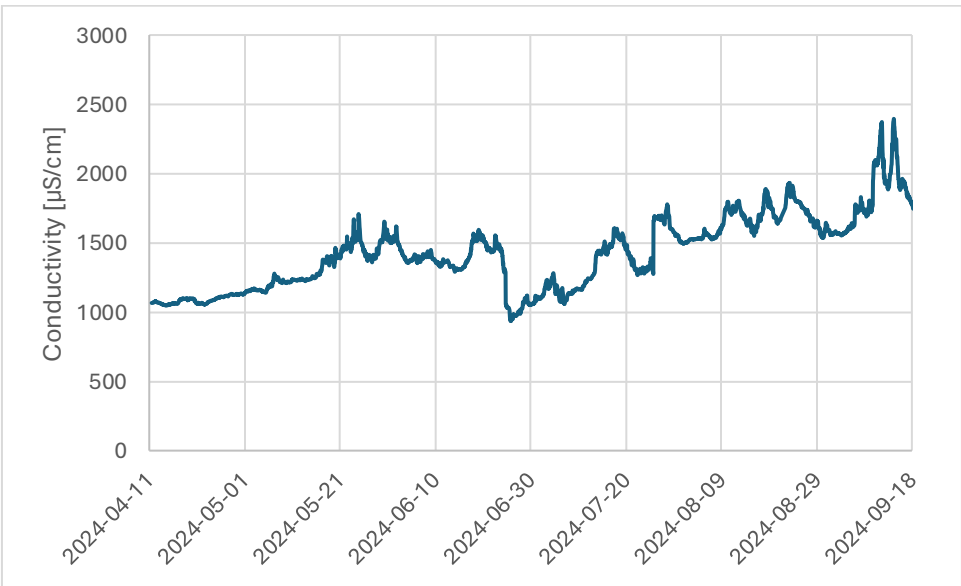

Appendix A

Results of continuous monitoring at the Widuchowa station

Results of continuous monitoring at the Mescherin station

Results of continuous monitoring at the Maritime Office Szczecin station

Results of continuous monitoring at the Dąbie lake station