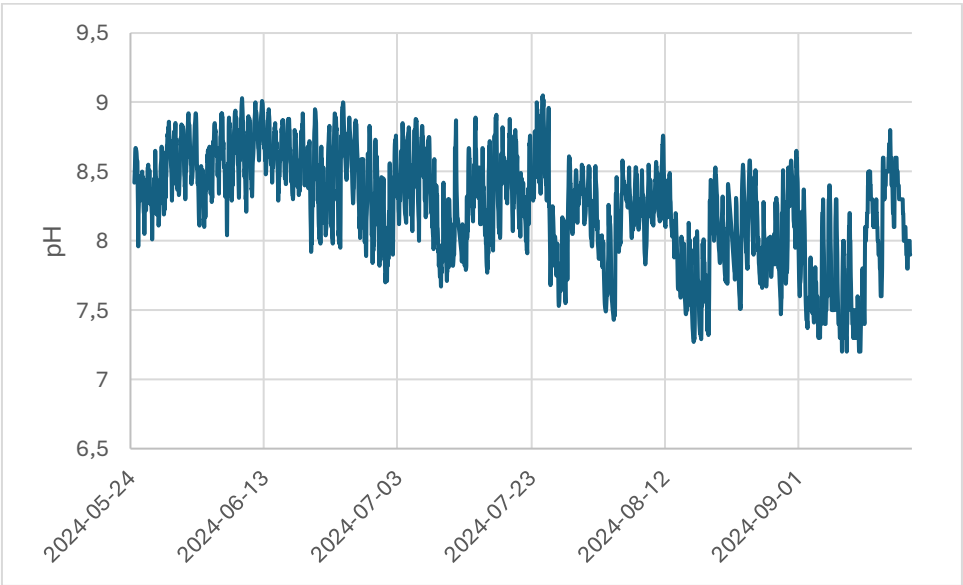

Appendix A

Results of continuous monitoring at the Widuchowa station

Results of continuous monitoring at the Mescherin station

Results of continuous monitoring at the Maritime Office Szczecin station

Results of continuous monitoring at the Dąbie lake station