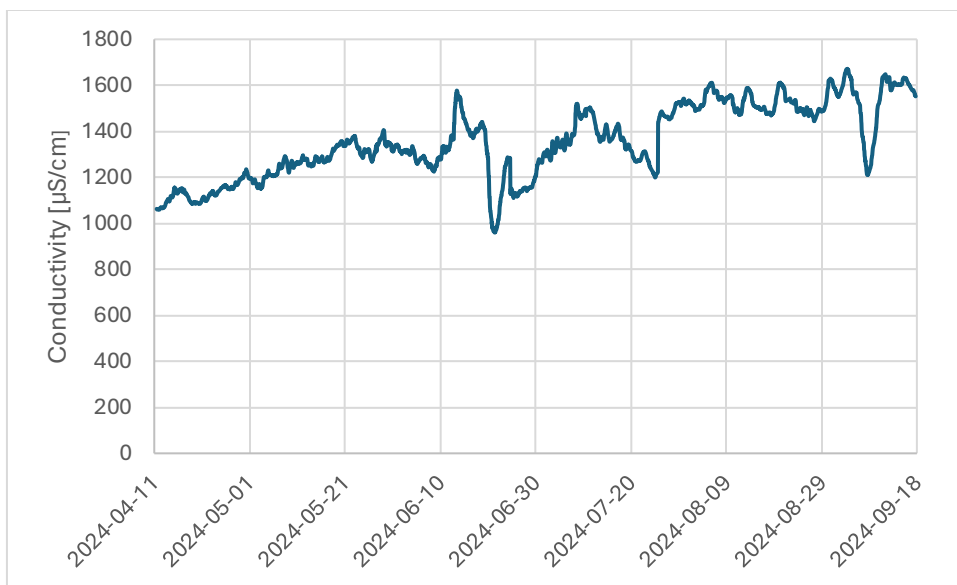

Appendix A

Results of continuous monitoring at the Widuchowa station

Results of continuous monitoring at the Mescherin station

Results of continuous monitoring at the Maritime Office Szczecin station

Results of continuous monitoring at the Dąbie lake station