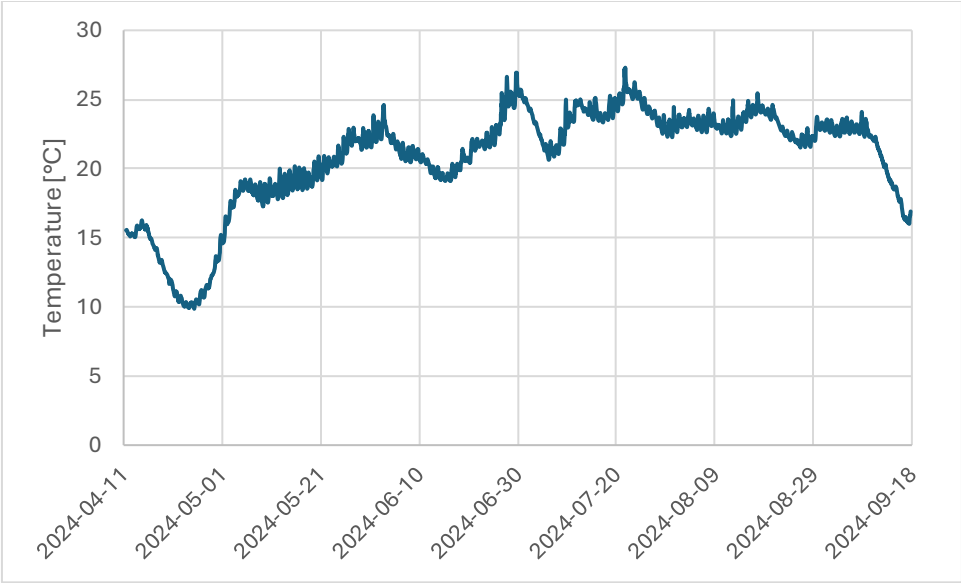

Appendix A

Results of continuous monitoring at the Widuchowa station

Results of continuous monitoring at the Mescherin station

Results of continuous monitoring at the Maritime Office Szczecin station

Results of continuous monitoring at the Dąbie lake station