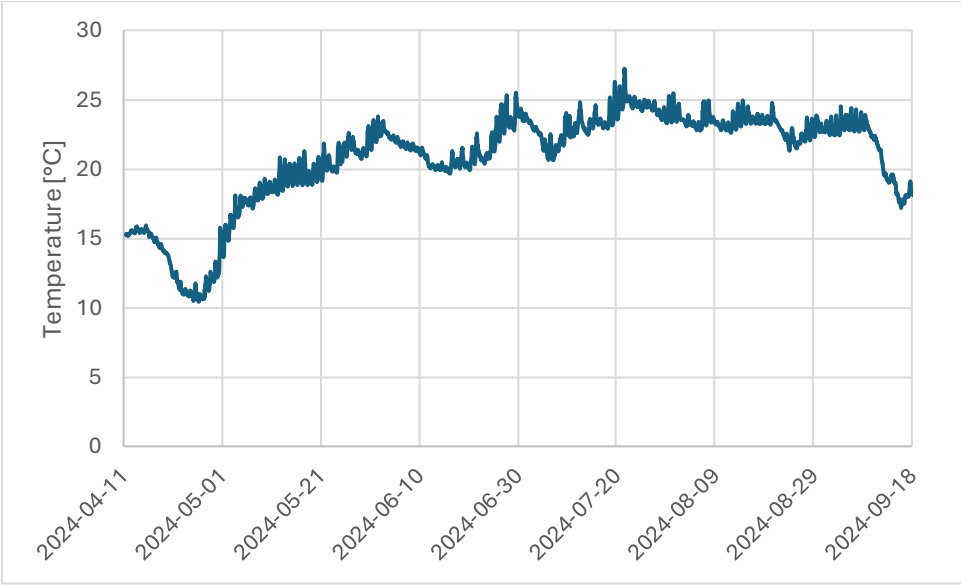

Appendix A

Results of continuous monitoring at the Widuchowa station

Results of continuous monitoring at the Mescherin station

Results of continuous monitoring at the Maritime Office Szczecin station

Results of continuous monitoring at the Dąbie lake station