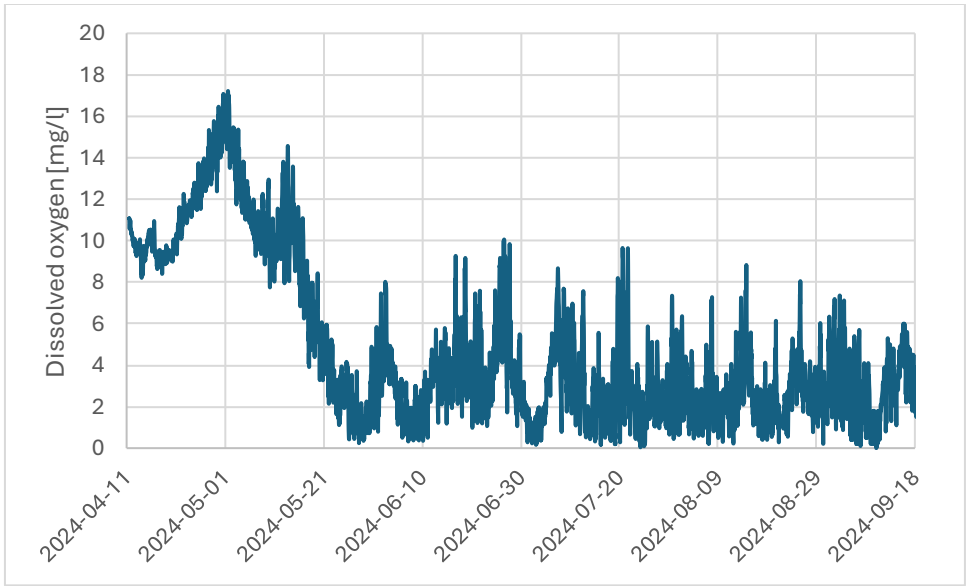

Appendix A

Results of continuous monitoring at the Widuchowa station

Results of continuous monitoring at the Mescherin station

Results of continuous monitoring at the Maritime Office Szczecin station

Results of continuous monitoring at the Dąbie lake station