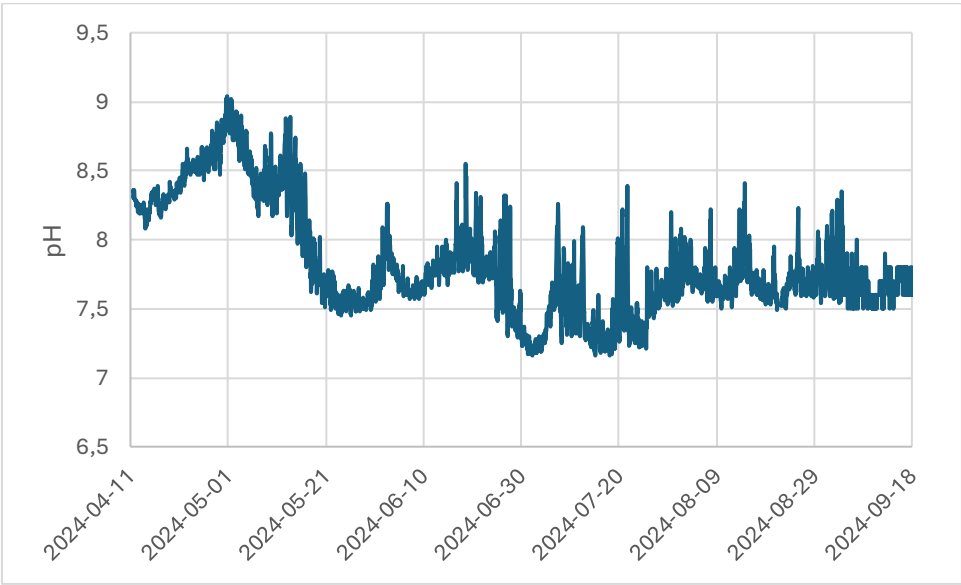

Appendix A

Results of continuous monitoring at the Widuchowa station

Results of continuous monitoring at the Mescherin station

Results of continuous monitoring at the Maritime Office Szczecin station

Results of continuous monitoring at the Dąbie lake station