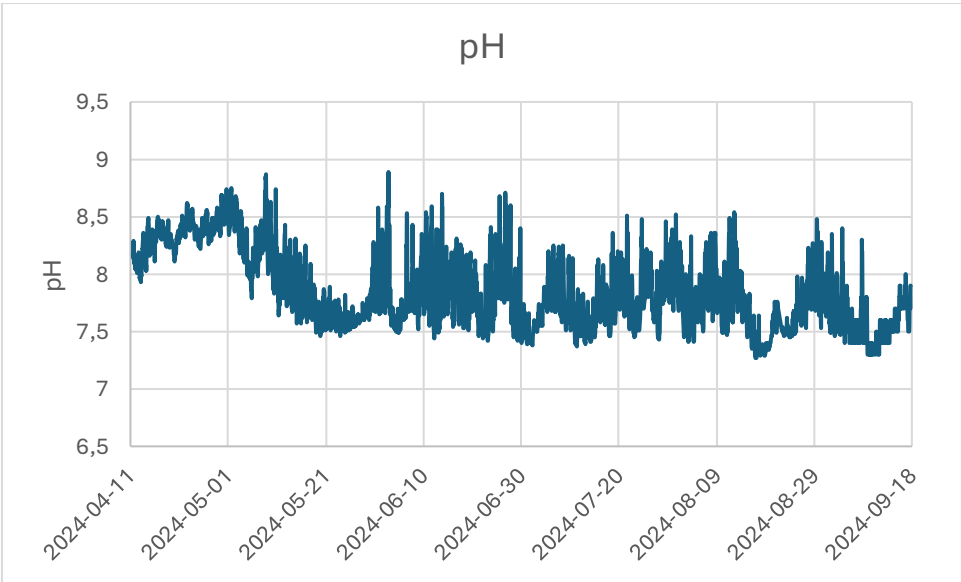

Appendix A

Results of continuous monitoring at the Widuchowa station

Results of continuous monitoring at the Mescherin station

Results of continuous monitoring at the Maritime Office Szczecin station

Results of continuous monitoring at the Dąbie lake station