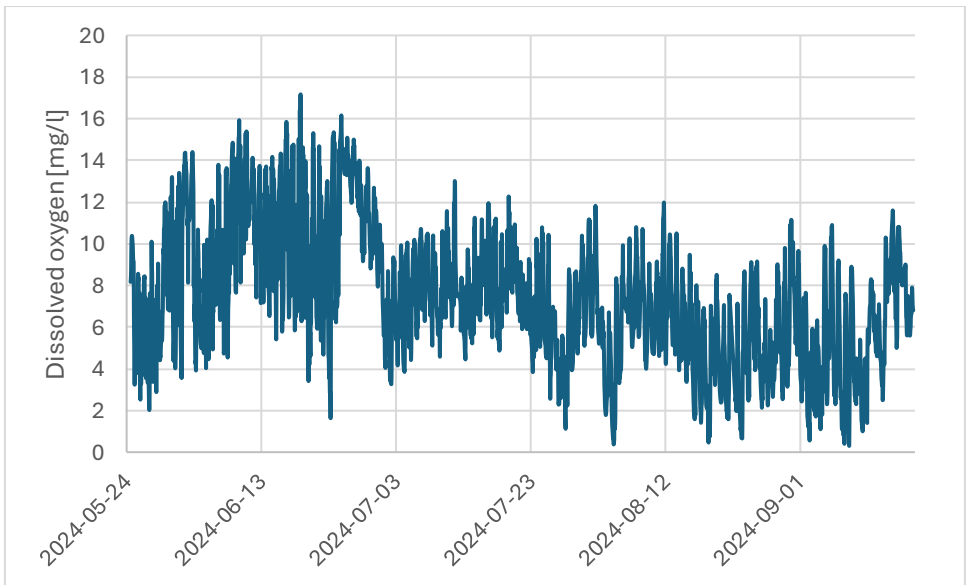

Appendix A

Results of continuous monitoring at the Widuchowa station

Results of continuous monitoring at the Mescherin station

Results of continuous monitoring at the Maritime Office Szczecin station

Results of continuous monitoring at the Dąbie lake station