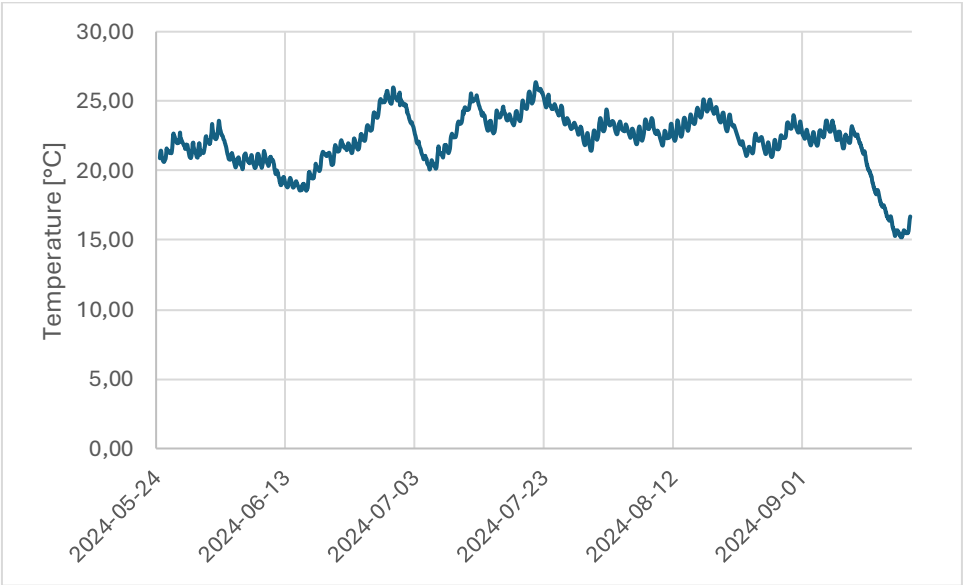

Appendix A

Results of continuous monitoring at the Widuchowa station

Results of continuous monitoring at the Mescherin station

Results of continuous monitoring at the Maritime Office Szczecin station

Results of continuous monitoring at the Dąbie lake station