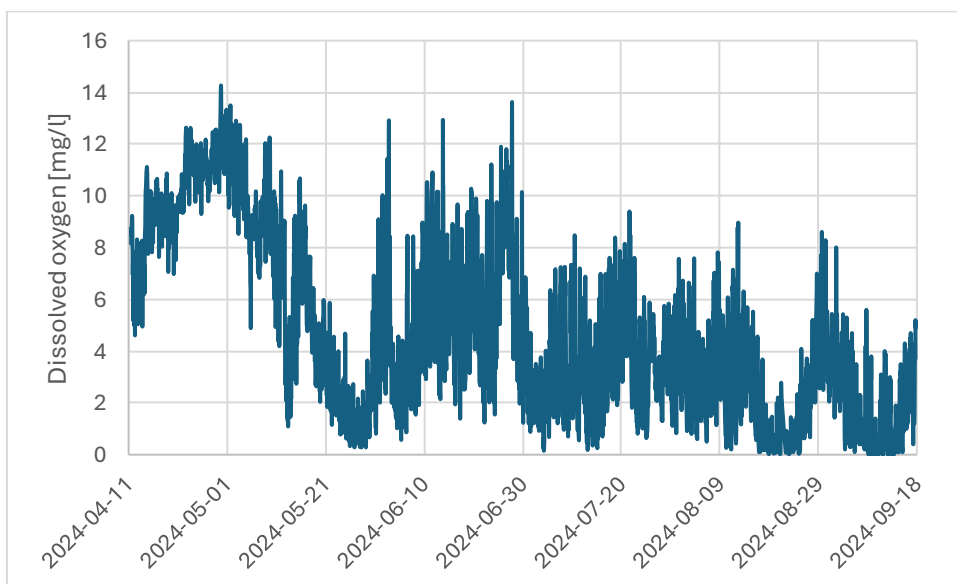

Appendix A

Results of continuous monitoring at the Widuchowa station

Results of continuous monitoring at the Mescherin station

Results of continuous monitoring at the Maritime Office Szczecin station

Results of continuous monitoring at the Dąbie lake station